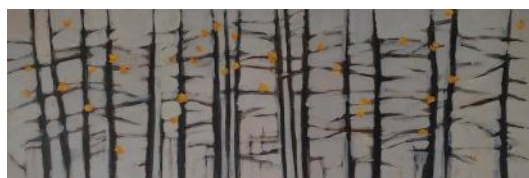

SHEILA WALTON

Dry Heat Birches

24 x 48 inch (h x w)

Oil on canvas

USD 900

DENNIS STUART
Schools Days End

9 x 10 inch (h x w)
Oil on canvas
USD 690

CLINTON DECKERT
The Back Edge of the Meadow

24 x 30 inch (h x w)
Oil on board
USD 1250

BONNIE RIEDINGER
Pumpkins at Angevine Farm

16 x 20 inch (h x w)
Oil on canvas
USD 525

DONALD SEXTON

Warren Foliage 2

16 x 20 inch (h x w)

Oil on canvas

USD 480