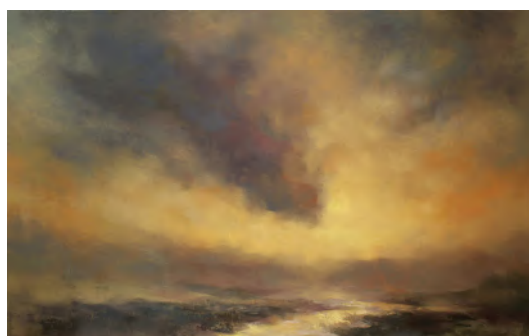

HANNAH JUNG

At the Dawn I

30 x 48 inch (h x w)

Oil on canvas

USD 2800