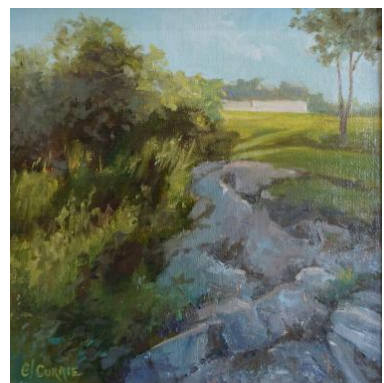

Rabbit Hill Sky

12 x 24 inch (h x w)

Oil on canvas

USD 650

SARAH KUSHWARA

Warren Congregational Church

18 x 24 inch (h x w)

Acrylic, Oil, Casein

USD 500

CAROLYN CURRIE

Pavilion

10 x 10 inch (h x w)

Oil on canvas

USD 690

SHEILA WALTON

Purple and yellow birches

SHEILA WALTON

Dry Heat Birches

24 x 48 inch (h x w)

Oil on canvas

USD 900

DENNIS STUART
Schools Days End

9 x 10 inch (h x w)
Oil on canvas
USD 690

CLINTON DECKERT
The Back Edge of the Meadow