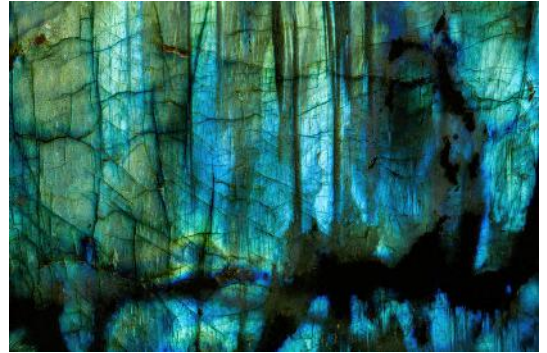

GEORGE FELLNER
Mythical Mindsights

21 x 28 inch (h x w)
Digital Archival Print
USD 550