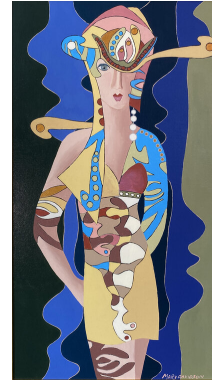

MARY DAVIDSON
My New Hat Series # 51

35 x 20 inch (h x w)
acrylic on canvas
USD 750