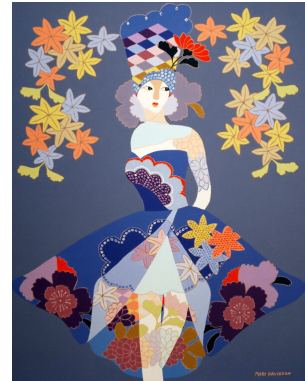

## **NEW JURIED MEMBERS' SHOW @ LITCHFIELD INN**

Wednesday, February 24, 2021 to Sunday, April 11, 2021

The Voice of Art welcomes its new Juried Artist Members:

Mary Davidson (painting: acrylic)

Christine Ivers (painting: pastel)

Patty Weise (painting: gouache)

---

MARY DAVIDSON  
My New Hat Series # 52

29 x 22 inch (h x w)  
acrylic on canvas  
USD 750

---

MARY DAVIDSON  
My New Hat Series #33

42 x 34 inch (h x w)  
acrylic on canvas  
USD 1770

---

MARY DAVIDSON  
My New Hat Series # 34

33 x 25 inch (h x w)  
acrylic on canvas  
USD 1000

---

MARY DAVIDSON  
My New Hat Series #56

42 x 34 inch (h x w)  
acrylic on canvas  
USD 1770

---

MARY DAVIDSON  
My New Hat Series #28