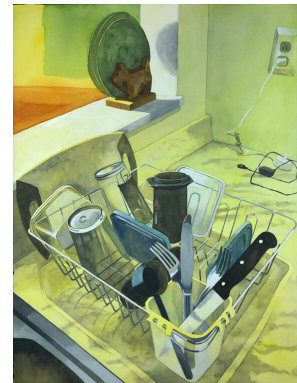

---

PATTY WEISE

Dish drainer: Four Bowls

22 x 30 inch (h x w)

Gouache on Arches WC paper

USD 850

---

PATTY WEISE

Dish drainer: New Apartment

30 x 22 inch (h x w)

Gouache on Arches WC paper

USD 850

---

PATTY WEISE

Dish drainer: Black Pot

22 x 30 inch (h x w)