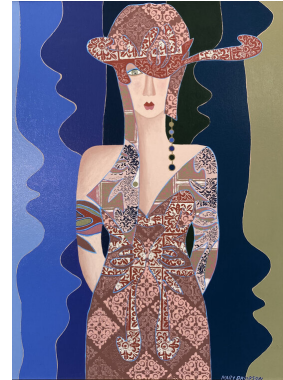

## **NEW JURIED MEMBERS' SHOW @ LITCHFIELD INN**

Wednesday, February 24, 2021 to Sunday, April 11, 2021

The Voice of Art welcomes its new Juried Artist Members:

Mary Davidson (painting: acrylic)

Christine Ivers (painting: pastel)

Patty Weise (painting: gouache)

---

MARY DAVIDSON  
My New Hat Series # 52

29 x 22 inch (h x w)  
acrylic on canvas  
USD 750

---

MARY DAVIDSON  
My New Hat Series #33

42 x 34 inch (h x w)  
acrylic on canvas  
USD 1770

---

MARY DAVIDSON  
My New Hat Series # 34

33 x 25 inch (h x w)  
acrylic on canvas  
USD 1000

---

MARY DAVIDSON  
My New Hat Series #56

42 x 34 inch (h x w)  
acrylic on canvas  
USD 1770

---

MARY DAVIDSON  
My New Hat Series #28