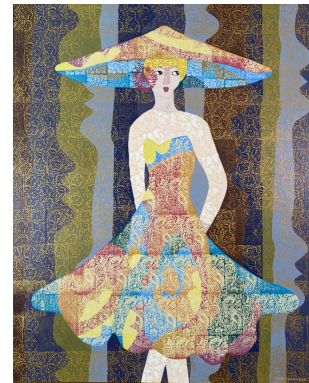

Patty Weise (painting: gouache)

---

MARY DAVIDSON  
My New Hat Series # 52

29 x 22 inch (h x w)  
acrylic on canvas  
USD 750

---

MARY DAVIDSON  
My New Hat Series #33

42 x 34 inch (h x w)  
acrylic on canvas  
USD 1770

---

MARY DAVIDSON  
My New Hat Series # 34

33 x 25 inch (h x w)  
acrylic on canvas  
USD 1000

---

MARY DAVIDSON  
My New Hat Series #56

42 x 34 inch (h x w)  
acrylic on canvas  
USD 1770

---

MARY DAVIDSON  
My New Hat Series #28

36 x 30 inch (h x w)  
acrylic on canvas  
USD 1400

---

MARY DAVIDSON  
My New Hat Series #35

39 x 31 inch (h x w)  
acrylic on canvas  
USD 1770

---

MARY DAVIDSON  
My New Hat Series #9

42 x 34 inch (h x w)  
acrylic on canvas  
USD 1970