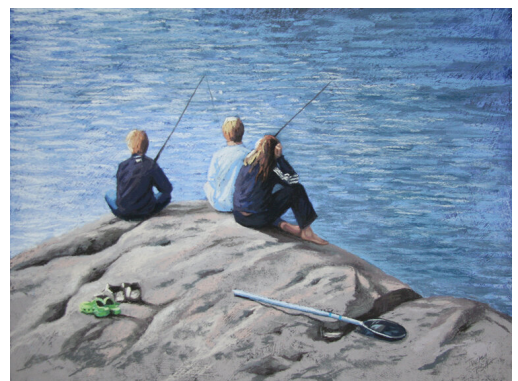

Nothing's Biting

18 x 24 inch (h x w)

pastel

USD 1200

---

CHRISTINE IVERS

Calming Waters

11 x 14 inch (h x w)