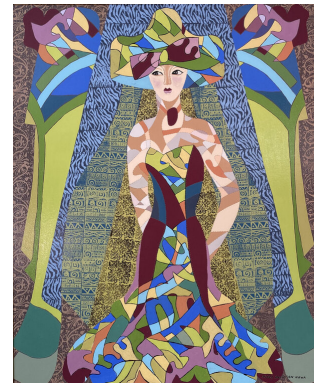

Patty Weise (painting: gouache)

---

MARY DAVIDSON  
My New Hat Series # 52

29 x 22 inch (h x w)  
acrylic on canvas  
USD 750

---

MARY DAVIDSON  
My New Hat Series #33

42 x 34 inch (h x w)  
acrylic on canvas  
USD 1770

---

MARY DAVIDSON  
My New Hat Series # 34

33 x 25 inch (h x w)  
acrylic on canvas  
USD 1000

---

MARY DAVIDSON  
My New Hat Series #56

42 x 34 inch (h x w)  
acrylic on canvas  
USD 1770

---

MARY DAVIDSON  
My New Hat Series #28

36 x 30 inch (h x w)  
acrylic on canvas  
USD 1400

---

MARY DAVIDSON  
My New Hat Series #35

39 x 31 inch (h x w)  
acrylic on canvas  
USD 1770

---

MARY DAVIDSON  
My New Hat Series #9

42 x 34 inch (h x w)  
acrylic on canvas  
USD 1970

---

MARY DAVIDSON  
My New Hat Series #37

38 x 24 inch (h x w)  
acrylic on canvas  
USD 1370

---

MARY DAVIDSON  
My New Hat Series #23

40 x 27 inch (h x w)  
acrylic on canvas  
USD 1570

---

MARY DAVIDSON  
My New Hat Series # 51