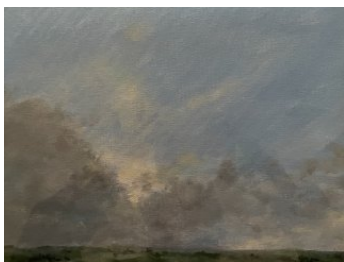

ANN KRAUS
Countryside View, 2024
Acrylic on canvas
11 x 21 x 1 in (h x w x d)
$ 400

ANN KRAUS
St. Remy Asylum 2, 2023
Acrylic on canvas
17 x 21 x 1 in (h x w x d)
$ 400

ANN KRAUS
St. Remy Mountains, 2023
Acrylic on canvas
17 x 21 x 1 in (h x w x d)
$ 400

ANN KRAUS
Snowy Montclair Morning, 2023
Acrylic on canvas
17 x 21 x 1 in (h x w x d)
$ 400