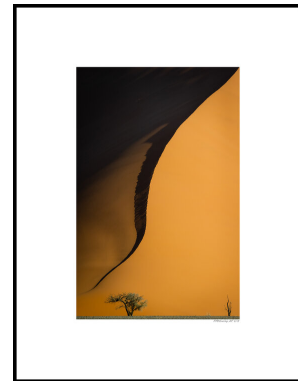

THE VOICE OF ART

NEW JURIED MEMBERS' SHOW

Sunday, October 18, 2020 to Monday, November 30, 2020

PAUL M. MURRAY

Enormity

29.5 x 22.5 inch (h x w)

Digital Archival Print

USD 995