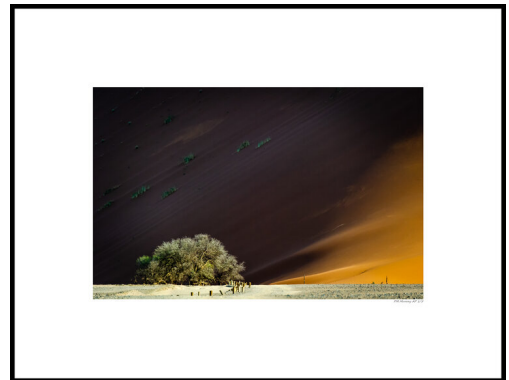

PAUL M. MURRAY

Adaptation

22.5 x 29.5 inch (h x w)

Digital Archival Print

USD 995