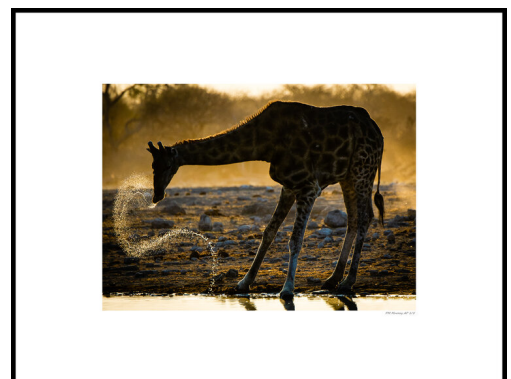

PAUL M. MURRAY

Watering with a Flair

22.5 x 29.5 inch (h x w)

Digital Archival Print

USD 995