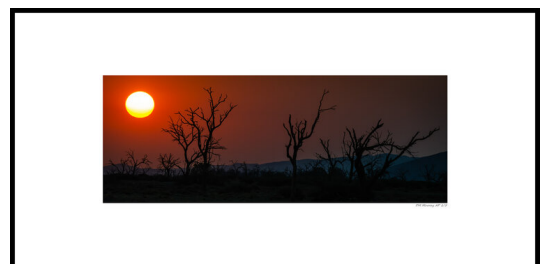

PAUL M. MURRAY

Sunset in the Dunes

15 x 30.3 inch (h x w)

Digital Archival Print

USD 695