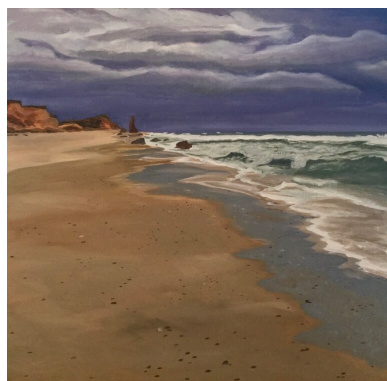

24 x 24 inch (h x w)

Oil on panel

USD 1500

CATHERINE NATALE

Lucy Vincent Beach #2

36 x 36 inch (h x w)

Oil on canvas

USD 2000