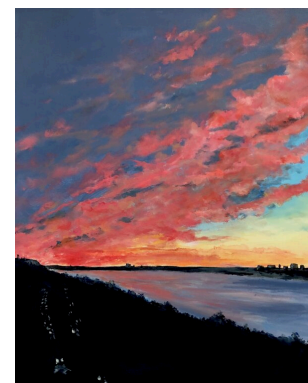

USD 995

PAUL M. MURRAY

A Whale for a Snack

18.5 x 24 inch (h x w)
Digital Archival Print
USD 795

PAUL M. MURRAY

A Family Float

16 x 27.5 inch (h x w)
Digital Archival Print
USD 695

ANN KRAUS

168th Street CUIMC Sunset

30 x 24 inch (h x w)
acrylic on canvas
USD 1250

ANN KRAUS
Silver Lining Central Park

24 x 30 inch (h x w)
acrylic on canvas
USD 1250

ANN KRAUS
On Approach

36 x 24 inch (h x w)
acrylic on canvas
USD 1400

ANN KRAUS
Secaucus Clouds

36 x 24 inch (h x w)
acrylic on canvas
USD 1400

ANN KRAUS

LBI Winter

24 x 30 inch (h x w)

acrylic on canvas

USD 1250

ANN KRAUS