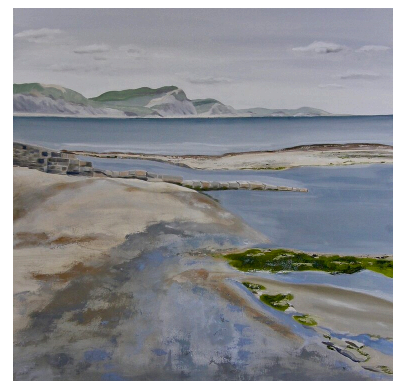

24 x 24 inch (h x w)

Oil on panel

USD 1500

CATHERINE NATALE

Lucy Vincent Beach #2

36 x 36 inch (h x w)

Oil on canvas

USD 2000

CATHERINE NATALE
Morecambe Bay near Baycliff

36 x 36 inch (h x w)
Oil on canvas
USD 2000

CATHERINE NATALE
Morecambe Bay #7

36 x 36 inch (h x w)
Oil on canvas
USD 2000

CATHERINE NATALE
Beyond Lyme Regis

36 x 36 inch (h x w)
Oil on canvas
USD 2000

CATHERINE NATALE
Morecambe Bay #4

30 x 24 inch (h x w)
Oil on panel
USD 1500

CATHERINE NATALE
Ice and Swirling Water #6

16 x 20 inch (h x w)
Oil on panel