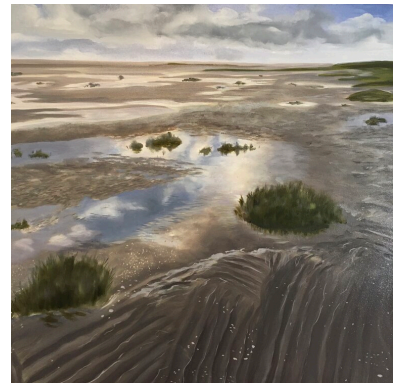

36 x 36 inch (h x w)
Oil on canvas
USD 2000

CATHERINE NATALE
Beyond Lyme Regis