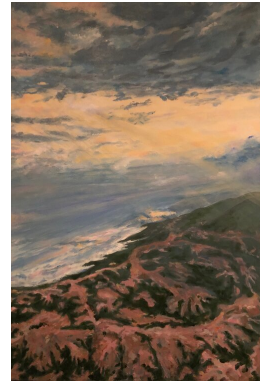

168th Street CUIMC Sunset

30 x 24 inch (h x w)
acrylic on canvas
USD 1250

ANN KRAUS
Silver Lining Central Park

24 x 30 inch (h x w)
acrylic on canvas
USD 1250

ANN KRAUS
On Approach

36 x 24 inch (h x w)
acrylic on canvas
USD 1400

ANN KRAUS
Secaucus Clouds

36 x 24 inch (h x w)
acrylic on canvas
USD 1400

ANN KRAUS

LBI Winter

24 x 30 inch (h x w)

acrylic on canvas

USD 1250

ANN KRAUS

The Apex

24 x 30 inch (h x w)

acrylic on canvas

USD 1250

ANN KRAUS

Tranquility

24 x 28 inch (h x w)

acrylic on canvas