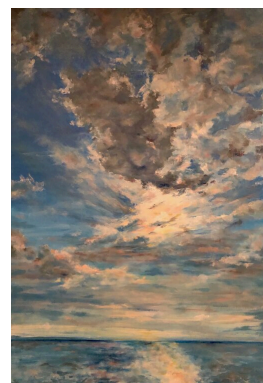

168th Street CUIMC Sunset

30 x 24 inch (h x w)
acrylic on canvas
USD 1250

ANN KRAUS
Silver Lining Central Park

24 x 30 inch (h x w)
acrylic on canvas
USD 1250

ANN KRAUS
On Approach

36 x 24 inch (h x w)
acrylic on canvas
USD 1400

ANN KRAUS
Secaucus Clouds

36 x 24 inch (h x w)
acrylic on canvas
USD 1400

ANN KRAUS

LBI Winter

24 x 30 inch (h x w)

acrylic on canvas

USD 1250

ANN KRAUS

The Apex

24 x 30 inch (h x w)

acrylic on canvas

USD 1250

ANN KRAUS

Tranquility

24 x 28 inch (h x w)

acrylic on canvas