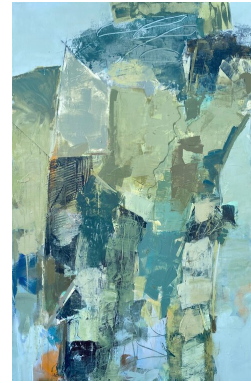

MICHELLE MARRA

Stepping Stones

48 x 30 inch (h x w)

Acrylic on canvas

USD 3900