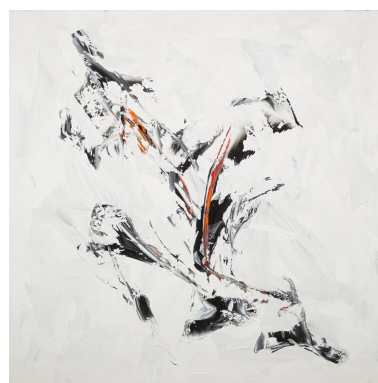

ROBERT JACOBY

Levitation

40 x 40 inch (h x w)

Acrylic

USD 3000