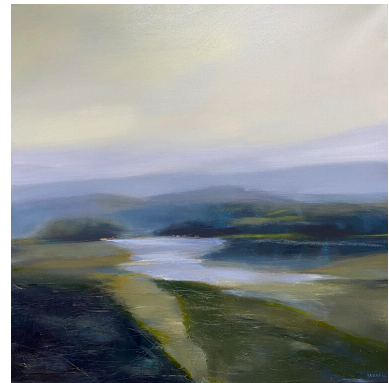

USD 5200

MICHAEL PATTERSON

Duet

36 x 48 inch (h x w)

Acrylic on canvas

USD 8400

LAURA RADWELL

Upland Hills

36 x 36 inch (h x w)

Oil on canvas

USD 4000

DON SEXTON

World Famous Goshen Fair

35 x 27 inch (h x w)

Inks and oil pastels

USD 2500