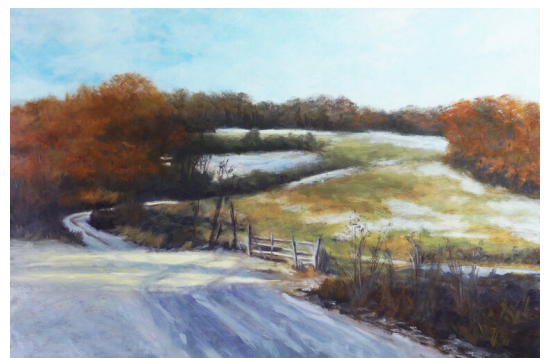

58 x 44 inch (h x w)
Oil on canvas
USD 1200

LETITIA MCPHEDRAN
Box of Blocks

20 x 24 inch (h x w)
Oil on canvas
USD 500

JOSETTE MILLAR
Late Winter Meadow

24 x 36 inch (h x w)
Oil on linen
USD 2800

HILARY OPPERMAN