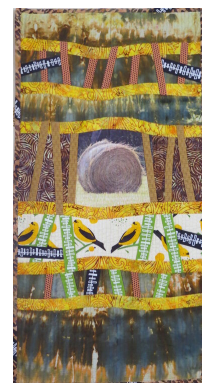

CATHERINE SMITH

Hay Keep Your Distance #1

39 x 20 inch (h x w)

Fiber/Artist Photo

USD 375