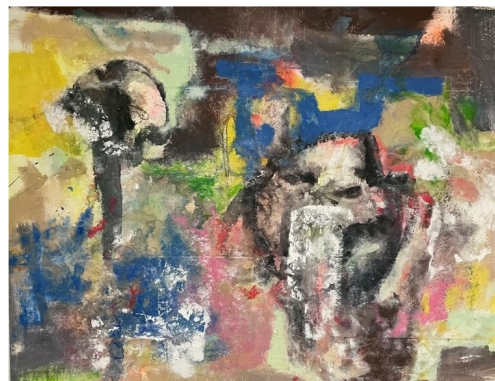

MERRILL FRENCH

Geese on the Rocks

24 x 40 inch (h x w)

Oil on linen

USD 8600

ROBERT JACOBY

Levitation

40 x 40 inch (h x w)

Acrylic

USD 3000

KIERAN KELLEHER
The Crunch

40 x 60 inch (h x w)
Acrylic/Spray Paint
USD 1700

KIERAN KELLEHER
Untitled-III

30 x 50 inch (h x w)
Acrylic/Spray Paint
USD 900

ANN KRAUS
Travel Dreams

24 x 30 inch (h x w)
Acrylic on canvas
USD 1250