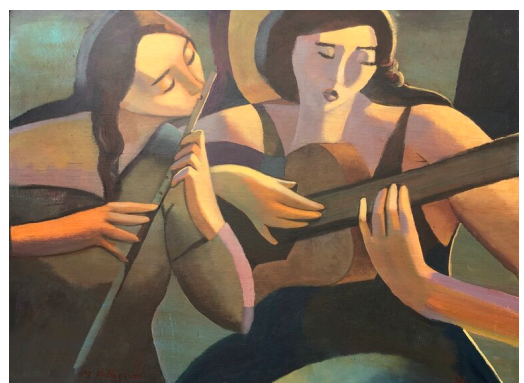

USD 5200

MICHAEL PATTERSON

Duet

36 x 48 inch (h x w)

Acrylic on canvas

USD 8400

LAURA RADWELL

Upland Hills

36 x 36 inch (h x w)

Oil on canvas

USD 4000

DON SEXTON

World Famous Goshen Fair

35 x 27 inch (h x w)

Inks and oil pastels

USD 2500