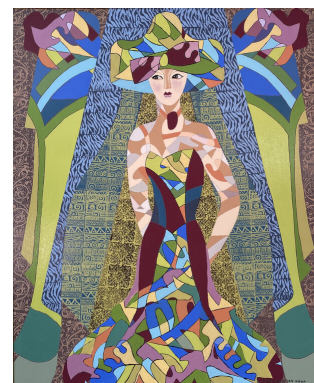

Oil on linen

USD 4500

SABINA BARBINO

Brainstorming

30 x 40 inch (h x w)

Acrylic

USD 1000

CHARLES BARBOUR
Lupine & Sweet Potato

USD 900

MARY DAVIDSON

My New Hat Series #28

36 x 30 inch (h x w)

Acrylic

USD 1400

JOANN DENEHY

Winter Blues