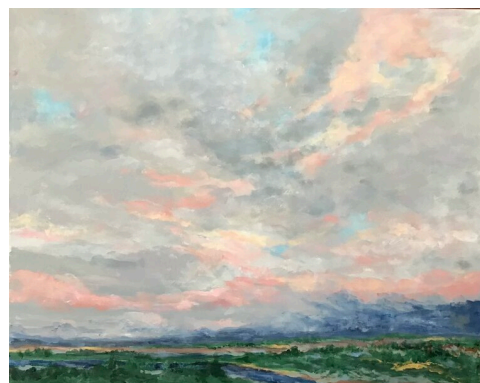

MERRILL FRENCH

Geese on the Rocks

24 x 40 inch (h x w)

Oil on linen

USD 8600

ROBERT JACOBY

Levitation

40 x 40 inch (h x w)

Acrylic

USD 3000

KIERAN KELLEHER
The Crunch

40 x 60 inch (h x w)
Acrylic/Spray Paint
USD 1700

KIERAN KELLEHER
Untitled-III

30 x 50 inch (h x w)
Acrylic/Spray Paint
USD 900

ANN KRAUS
Travel Dreams

24 x 30 inch (h x w)
Acrylic on canvas
USD 1250