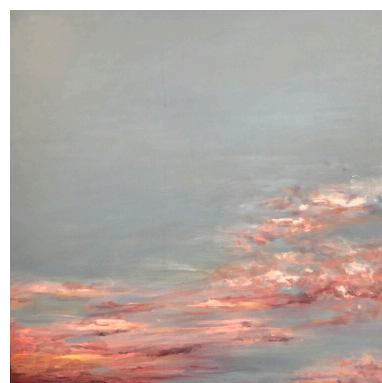

Ann Kraus
Misty Low Tide

24 x 30 inch (h x w)
Acrylic on canvas
USD 1250

Ann Kraus
Wandering Afternoon

24 x 30 inch (h x w)
Acrylic on canvas
USD 1250

Ann Kraus
Miles to Go

36 x 24 inch (h x w)
Acrylic on canvas
USD 1400

Ann Kraus
Pink Dawn

24 x 30 inch (h x w)
Acrylic on canvas
USD 1250

Ann Kraus
Circus Morning

24 x 36 inch (h x w)
Acrylic on canvas
USD 1400

Ann Kraus
125th Street Morning

30 x 30 inch (h x w)
Acrylic on canvas
USD 1250