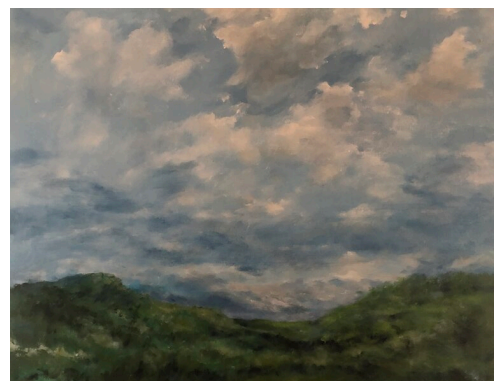

Two-Person Show

Ann Kraus
Wintertime Sky Scape

24 x 30 inch (h x w)
Acrylic on canvas
USD 1250

Ann Kraus
Lake Waramaug

24 x 30 inch (h x w)
Acrylic on canvas
USD 1250

Ann Kraus
Wading Creek

30 x 24 inch (h x w)
Acrylic on canvas
USD 1250

Ann Kraus
Travel Dream

24 x 30 inch (h x w)
Acrylic on canvas
USD 1250

Ann Kraus
Farmland

24 x 30 inch (h x w)
Acrylic on canvas
USD 1250

Ann Kraus
Rolling Hills

24 x 30 inch (h x w)
Acrylic on canvas
USD 1250

Ann Kraus
Misty Low Tide

24 x 30 inch (h x w)
Acrylic on canvas
USD 1250

Ann Kraus
Wandering Afternoon

24 x 30 inch (h x w)
Acrylic on canvas
USD 1250

Ann Kraus
Miles to Go

36 x 24 inch (h x w)
Acrylic on canvas
USD 1400