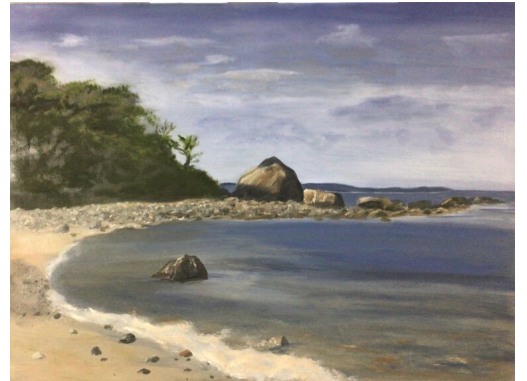

Lucy Vincent Dream Cliffs #3

18 x 24 inch (h x w)

Oil on panel

USD 1200

Catherine Natale

Great Rock Byte #1

20 x 24 inch (h x w)

Oil on panel

USD 1500

Catherine Natale

Great Rock Byte #2

20 x 24 inch (h x w)

Oil on panel

USD 1500

Catherine Natale
Lucy Vincent Beach #3

24 x 30 inch (h x w)
Oil on panel
USD 1500