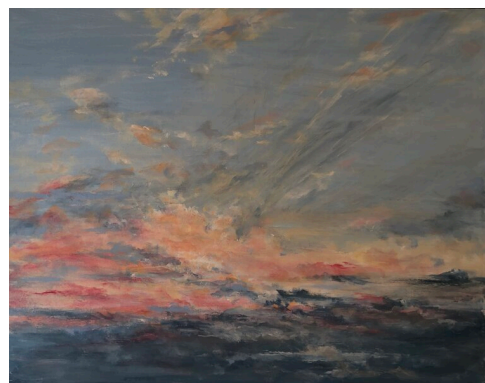

Two-Person Show

Ann Kraus
Wintertime Sky Scape

24 x 30 inch (h x w)
Acrylic on canvas
USD 1250

Ann Kraus
Lake Waramaug

24 x 30 inch (h x w)
Acrylic on canvas
USD 1250

Ann Kraus
Wading Creek

30 x 24 inch (h x w)
Acrylic on canvas
USD 1250

Ann Kraus
Misty Low Tide

24 x 30 inch (h x w)
Acrylic on canvas
USD 1250

Ann Kraus
Wandering Afternoon

24 x 30 inch (h x w)
Acrylic on canvas
USD 1250

Ann Kraus
Miles to Go

36 x 24 inch (h x w)
Acrylic on canvas
USD 1400

Ann Kraus
Pink Dawn

24 x 30 inch (h x w)
Acrylic on canvas
USD 1250

Ann Kraus
Circus Morning

24 x 36 inch (h x w)
Acrylic on canvas
USD 1400

Ann Kraus
125th Street Morning

30 x 30 inch (h x w)
Acrylic on canvas
USD 1250