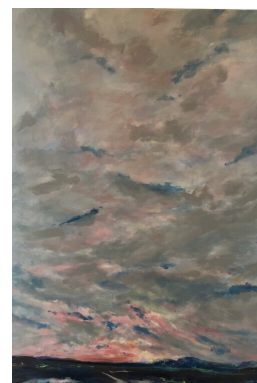

Ann Kraus
Travel Dream

24 x 30 inch (h x w)
Acrylic on canvas
USD 1250

Ann Kraus
Farmland

24 x 30 inch (h x w)
Acrylic on canvas
USD 1250

Ann Kraus
Rolling Hills

24 x 30 inch (h x w)
Acrylic on canvas
USD 1250

Ann Kraus
Misty Low Tide

24 x 30 inch (h x w)
Acrylic on canvas
USD 1250

Ann Kraus
Wandering Afternoon

24 x 30 inch (h x w)
Acrylic on canvas
USD 1250

Ann Kraus
Miles to Go

36 x 24 inch (h x w)
Acrylic on canvas
USD 1400

Ann Kraus
Pink Dawn

24 x 30 inch (h x w)
Acrylic on canvas
USD 1250

Ann Kraus
Circus Morning

24 x 36 inch (h x w)
Acrylic on canvas
USD 1400

Ann Kraus
125th Street Morning

30 x 30 inch (h x w)
Acrylic on canvas
USD 1250