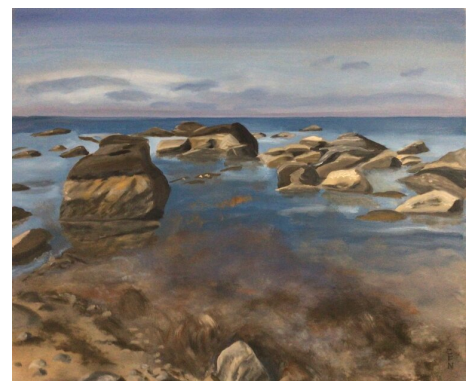

USD 1500

Catherine Natale

Great Rock Byte #2

20 x 24 inch (h x w)

Oil on panel

USD 1500

Catherine Natale
Lucy Vincent Beach #3

24 x 30 inch (h x w)
Oil on panel
USD 1500

Catherine Natale
Lucy Vincent Beach #4

24 x 30 inch (h x w)
Oil on panel
USD 1500

Catherine Natale
River Rock

24 x 30 inch (h x w)
Oil on panel
USD 1200

Catherine Natale
Ice and Swirling Water #12

24 x 24 inch (h x w)
Oil on panel
USD 1200