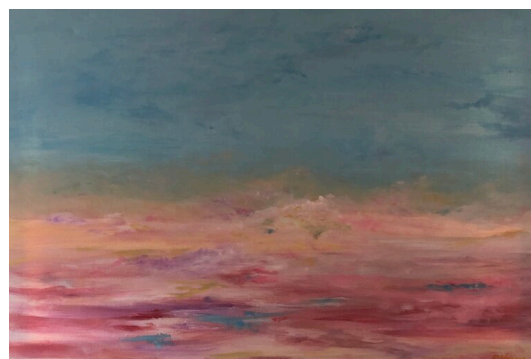

Two-Person Show

Ann Kraus
Wintertime Sky Scape

24 x 30 inch (h x w)
Acrylic on canvas
USD 1250

Ann Kraus
Lake Waramaug

24 x 30 inch (h x w)
Acrylic on canvas
USD 1250

Ann Kraus
Wading Creek

30 x 24 inch (h x w)
Acrylic on canvas
USD 1250

Ann Kraus
Misty Low Tide

24 x 30 inch (h x w)
Acrylic on canvas
USD 1250

Ann Kraus
Wandering Afternoon

24 x 30 inch (h x w)
Acrylic on canvas
USD 1250

Ann Kraus
Miles to Go

36 x 24 inch (h x w)
Acrylic on canvas
USD 1400

Ann Kraus
Pink Dawn

24 x 30 inch (h x w)
Acrylic on canvas
USD 1250

Ann Kraus
Circus Morning

24 x 36 inch (h x w)
Acrylic on canvas
USD 1400

Ann Kraus
125th Street Morning

30 x 30 inch (h x w)
Acrylic on canvas
USD 1250